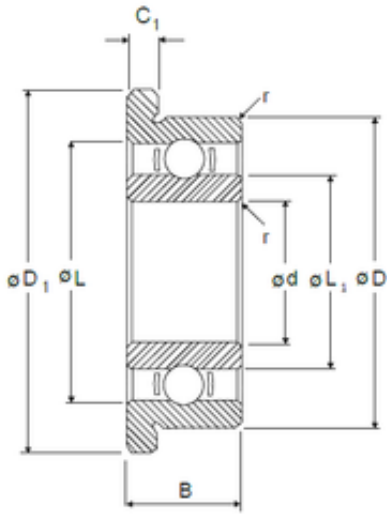

Seohan-NTN Bearing CO.,LTD.

8 mm x 22 mm x 7 mm NMB RF-2280 deep groove ball bearings

Bearing No. RF-2280

Size	8x22x7 mm
Bore Diameter	8 mm
Outer Diameter	22 mm
Width	7 mm
d	8 mm
D	22 mm
B	7 mm
C	7 mm
r min.	0,3 mm
C1	1,5 mm
D1	25 mm
L	18,89 mm
L1	10,8 mm
Basic dynamic load rating (C)	3,297 kN

RF-2280 Bearing 2D drawings and 3D CAD models