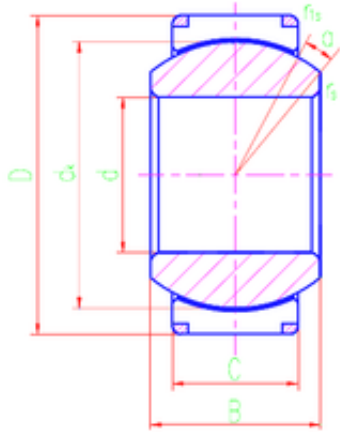

# Seohan-NTN Bearing CO.,LTD.

280 mm x 400 mm x 200 mm LS  
GEH280XT-2RS plain bearings

Bearing No. GEH280XT-2RS

Size	280x400x200 mm
Bore Diameter	280 mm
Outer Diameter	400 mm
Width	200 mm
d	280 mm
D	400 mm
B	200 mm
C	190 mm
dk	370 mm
r min.	1,1 mm
r1 min.	1,1 mm
Angle	2 °
Weight	96 Kg
Basic dynamic load rating (C)	10540 kN

GEH280XT-2RS Bearing 2D drawings and 3D CAD models