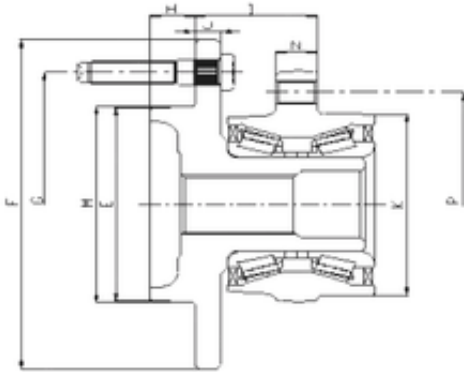

## ILJIN IJ223050 angular contact ball bearings

Bearing No. IJ223050

P	140 mm
I	68,34 mm
E	116,55 mm
F	208 mm
G	165,1 mm
H	9 mm
J	10,1 mm
K	113,8 mm
N	18,3 mm
1	Wheel Bearing

IJ223050 Bearing 2D drawings and 3D CAD models