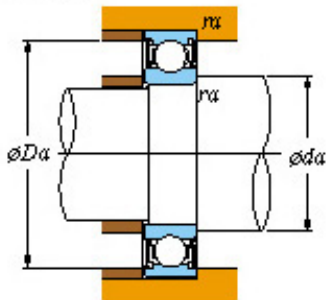

# Seohan-NTN Bearing CO.,LTD.

■ Mounting dimensions

6205 2rs Bearing 2D drawings and 3D CAD models

## KOYO 6205 2rs Bearing

Bearing No. 6205 2rs

Bearing No.	6205 2RS
d	25
D	52
B	15
r(min)	1
Cr	17.5
C0r	7.85
Cu	0.550
f0	13.9
Grease lub.	13000
da(min)	30
da(max)	31.5
Da(max)	47
ra(max)	1
(Refer.)Mass(Open type)(kg)	0.128