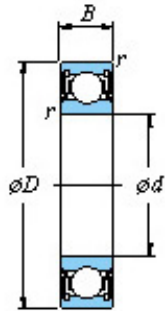

# Seohan-NTN Bearing CO.,LTD.

■ Mounting dimensions

6205 2rs Bearing 2D drawings and 3D CAD models

## KOYO 6205 2rs Bearing

Bearing No. 6205 2rs

Bearing No.	6205 2RS
d	25
D	52
B	15
r(min)	1
Cr	17.5
C0r	7.85
Cu	0.550
f0	13.9
Grease lub.	13000
da(min)	30
da(max)	31.5
Da(max)	47
ra(max)	1
(Refer.)Mass(Open type)(kg)	0.128